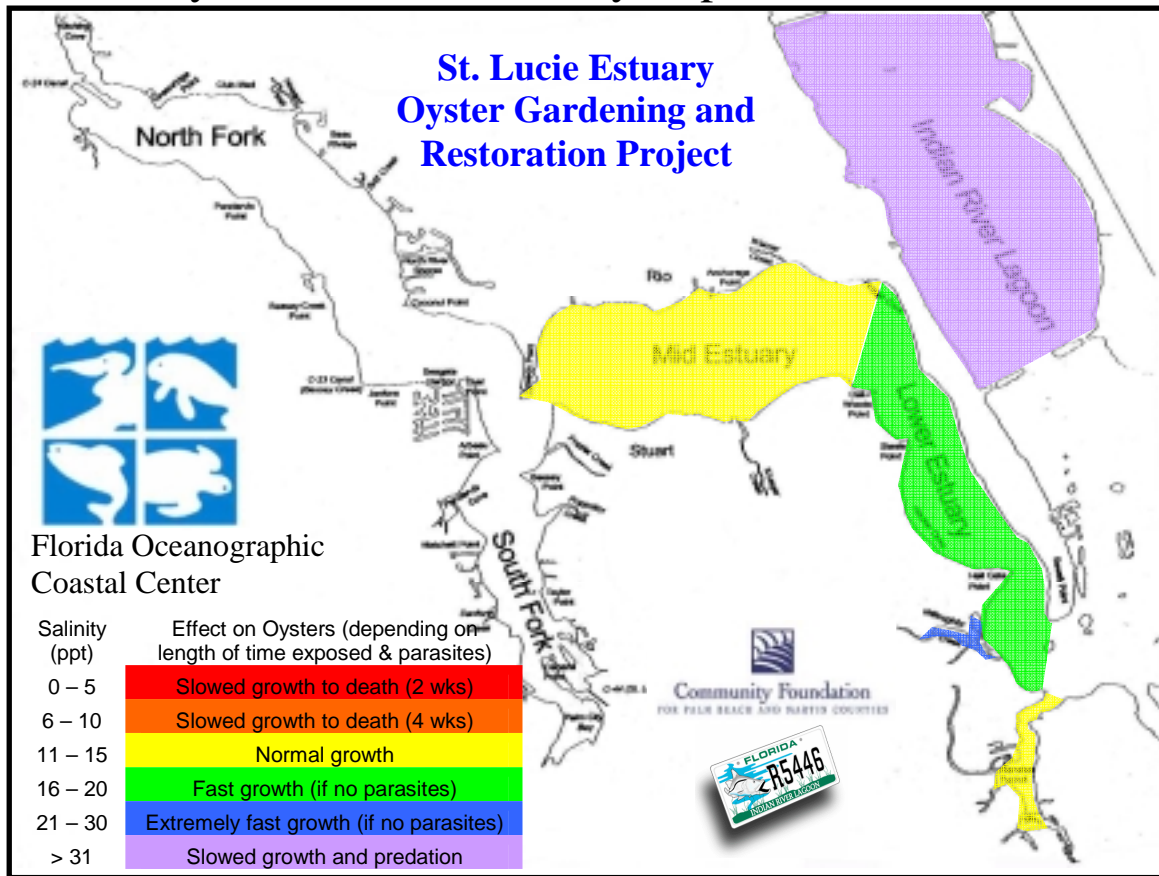

Oyster Gardener Weekly Report for 7/09/08

Location (Oyster Gardeners)	Salinity (ppt)	Temperature (°C)	Secchi Depth (m)	Mortality (None, Low, High)
IRL to Jensen Cswy	32	30	1.2	None
IRL to Stuart Cswy	No	Data	Available	None
Manatee Pocket	11	29	0.9	None
Lower Estuary	15	27	1	None
Middle Estuary	10	27	.75	None
North Fork	No	Data	Available	None
South Fork	No	Data	Available	None